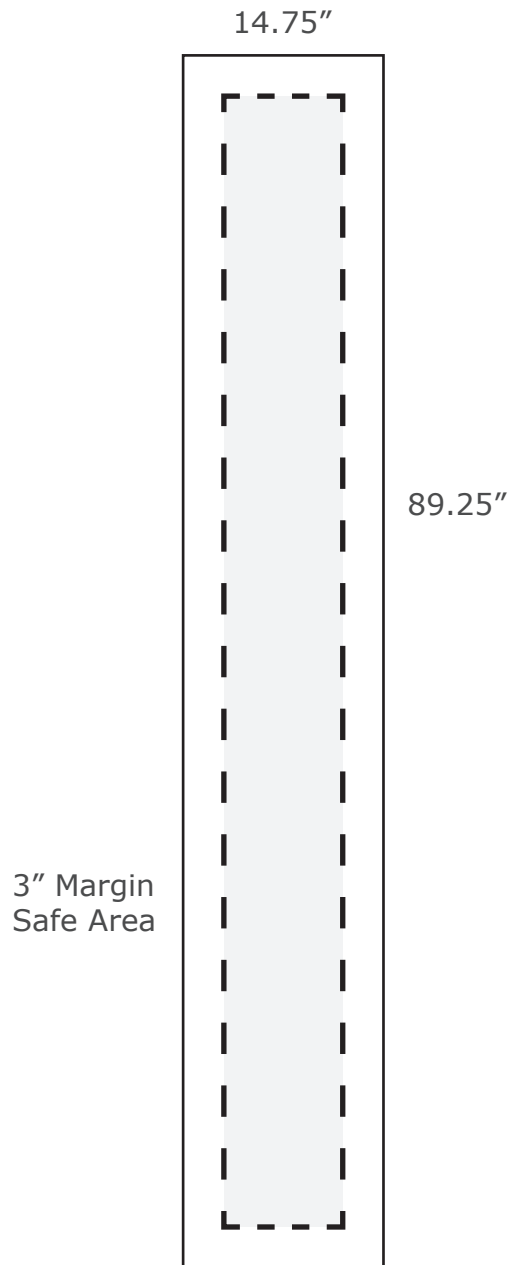

SPECIFICATIONS FOR SUPPLYING PRINT READY ARTWORK

STRAIGHT BACKLIT LIGHTBOX DISPLAY ENDCAPS

Total Graphic Area: 14.75" x 89.25"

Total Safe Area: 8.75" x 83.25"

Please include a 3" margin on all four edges where no text, logos, etc. are placed.
(For Reference Only)

FILE FORMATS

.JPG or .PDF

(.ai, .psd, .eps,.tiff)

ART GUIDELINES

- Files must be CMYK
- All Fonts must be created to Outlines or Supplied with your artwork
- Embed all images and support files
- Resolution must be 150 ppi at full size
- Please view your artwork at full size
- Background color / Image must extend to the edge of the artboard
- Make sure to turn off or delete all other layers on finished artwork before sending and make sure artwork is a flatten file (if using Photoshop).