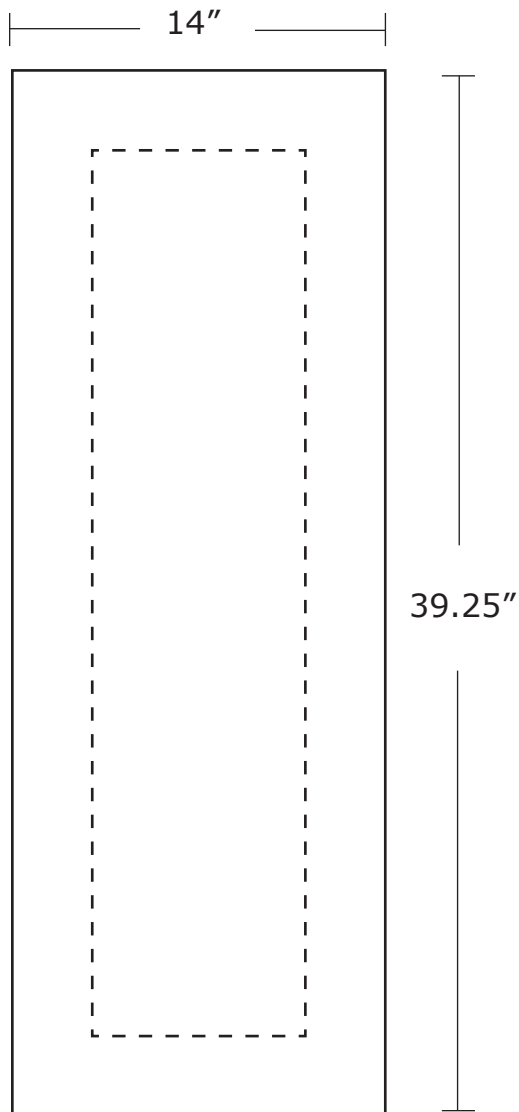

SPECIFICATIONS FOR SUPPLYING PRINT READY ARTWORK

BACKLIT LIGHTBOX PODIUM (Endcaps)

Total Graphic Area: 14" x 39.25"

Total Safe Area: 8" x 32.25"

Please include a 3" margin on all four edges where no text, logos, etc. are placed.
(For Reference Only)

FILE FORMATS

.JPG or .PDF

(.ai, .psd, .eps,.tiff)

ART GUIDELINES

- Files must be CMYK
- All Fonts must be created to Outlines or Supplied with your artwork
- Embed all images and support files
- Resolution must be 150 ppi at full size
- Please view your artwork at full size
- Background color / Image must extend to the edge of the artboard
- Make sure to turn off or delete all other layers on finished artwork before sending and make sure artwork is a flatten file (if using Photoshop).