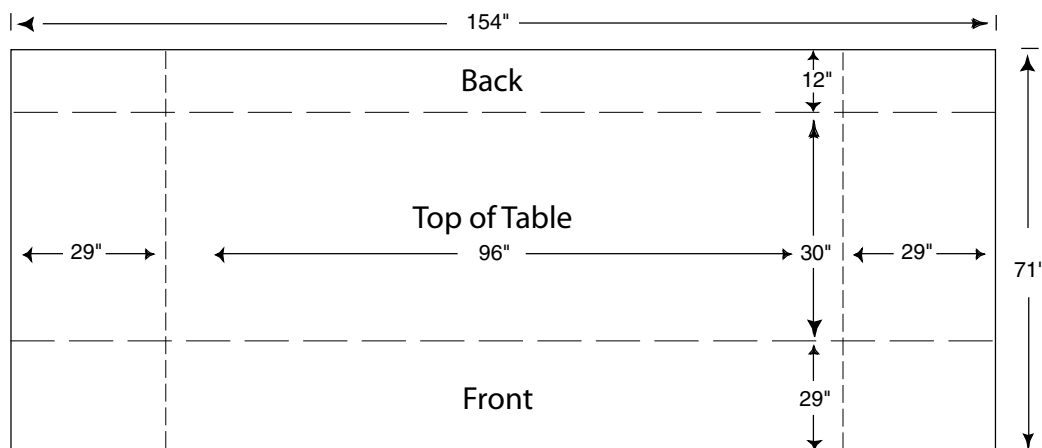

Instructions for providing copy and image for Table Throws

ACCEPTABLE FILE FORMATS

.jpg

* Please note:

- Files must be CMYK
- All files must be PC compatible

*All files should be "high resolution". Files should have a minimum resolution of **150dpi** when at FULL size.

TRANSMITTING FILES

ONLINE:

- www.yousendit.com
- recipient email address: sales@trtbanners.com

8 FT TABLE THROW SIZE AND MARGINS

Design file at 154" x 71" (document size). Run background color/image full length and width of document. No need for excess bleed. Please note: There is a 1 inch margin along the outside edge for hem.