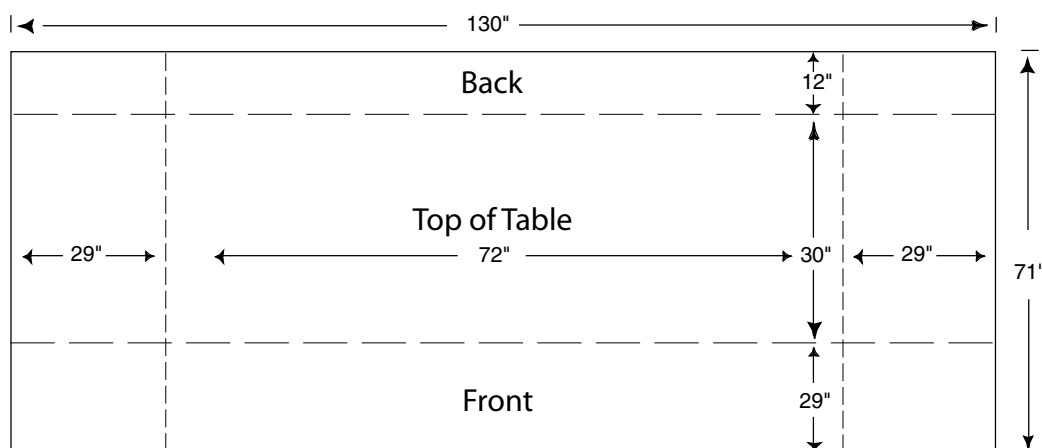

Instructions for providing copy and image for Table Throws

ACCEPTABLE FILE FORMATS

.jpg

* Please note:

- Files must be CMYK
- All files must be PC compatible

*All files should be "high resolution". Files should have a minimum resolution of **150dpi** when at FULL size.

TRANSMITTING FILES

ONLINE:

- www.yousendit.com
- recipient email address: sales@trtbanners.com

6 FT TABLE THROW SIZE AND MARGINS

Design file at 130" x 71" (document size). Run background color/image full length and width of document. No need for excess bleed. Please note: There is a 1 inch margin along the outside edge for hem.